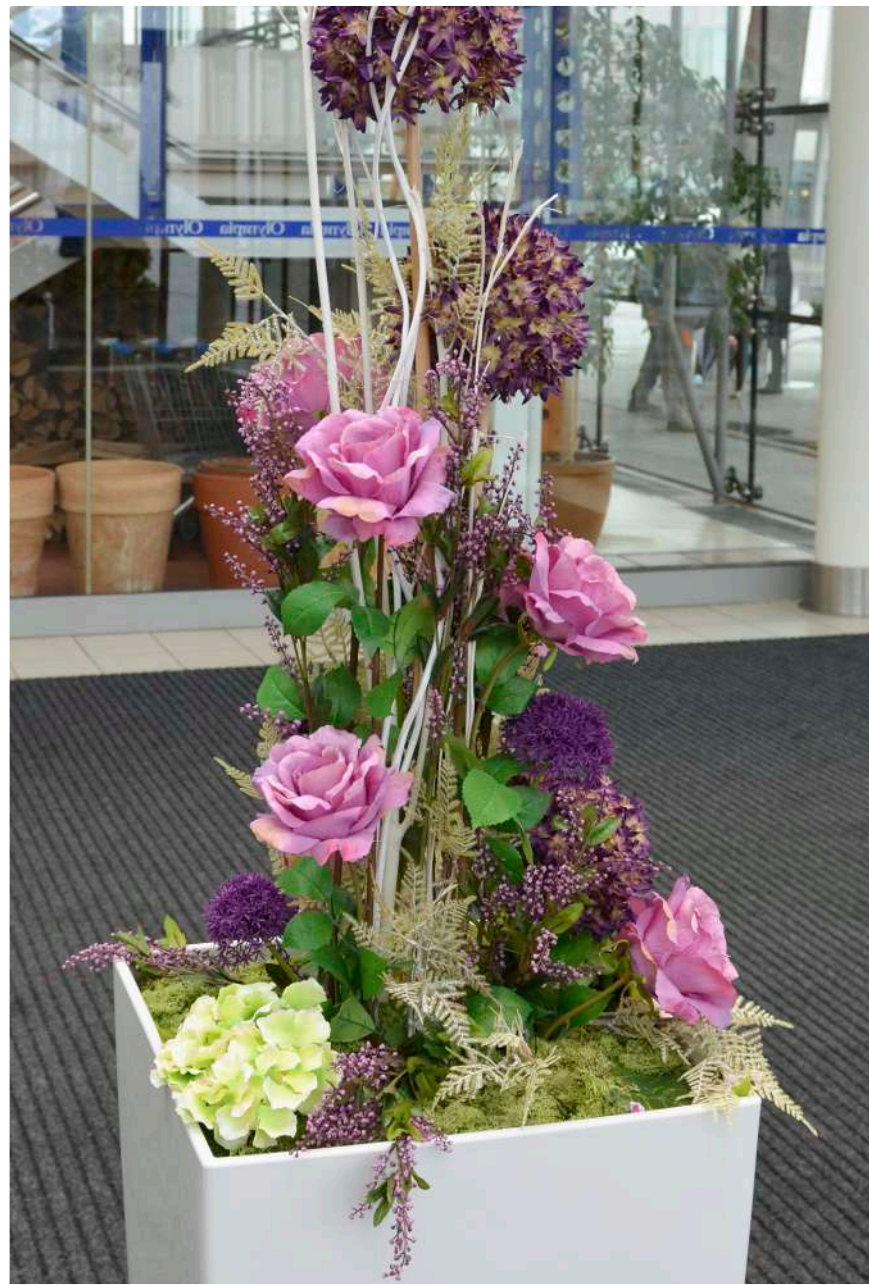

Květinové
dekorace