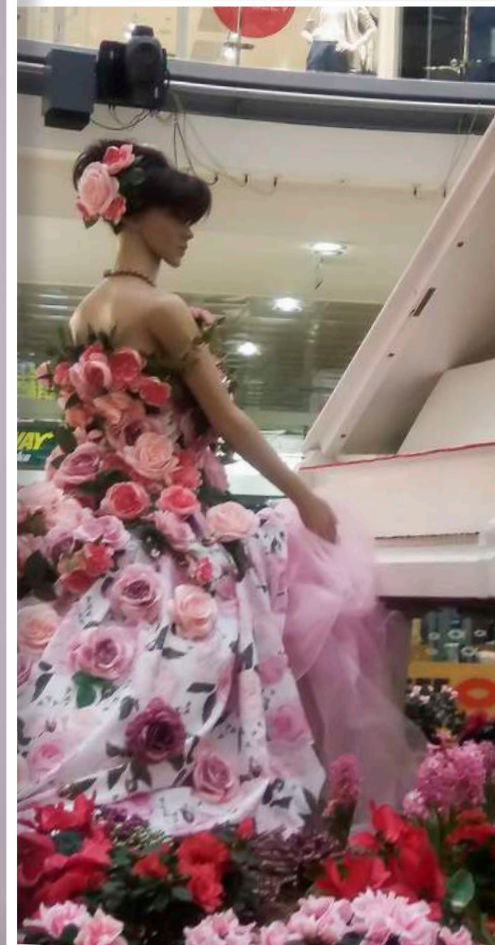

C - květinové růžové