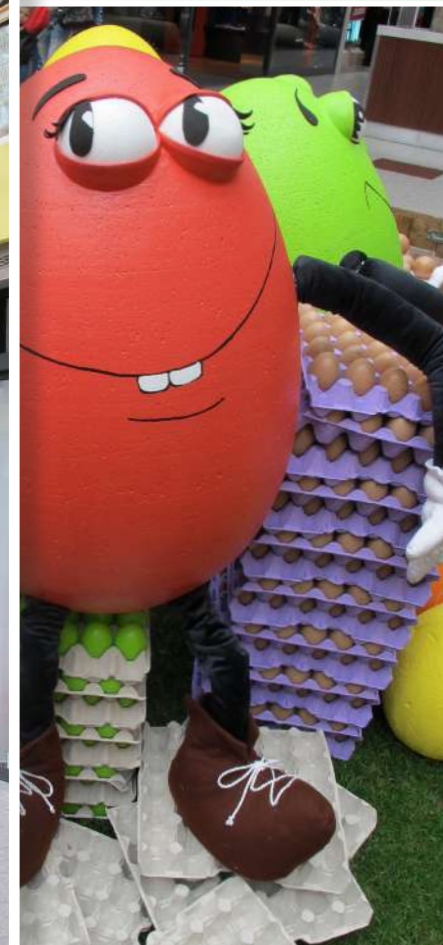

A decorative graphic featuring a central circular frame made of three thin, overlapping yellow lines. Inside the frame, the text "Jarní dekorace" is written in a black, elegant cursive font. The frame is adorned with various flowers: two pink tulips, two yellow tulips, several yellow daffodils, and clusters of small white and yellow flowers. Green leaves and stems are interspersed among the blooms. The background is a light green gradient with faint white line-art illustrations of flowers and green splatters scattered around the central graphic.

## Topiary fotokoutek

*Zvířátka  
ze slámy*

Farma, zajíčci

Vajíčka

Vajíčka s pánví

Vajíčka  
se sedačkou

Vajíčka - malovaná

Vajíčka - malovaná

Růžová vajíčka

Ovečky

Ovečky se šálou

Ovčí babička

Ovčí dílna